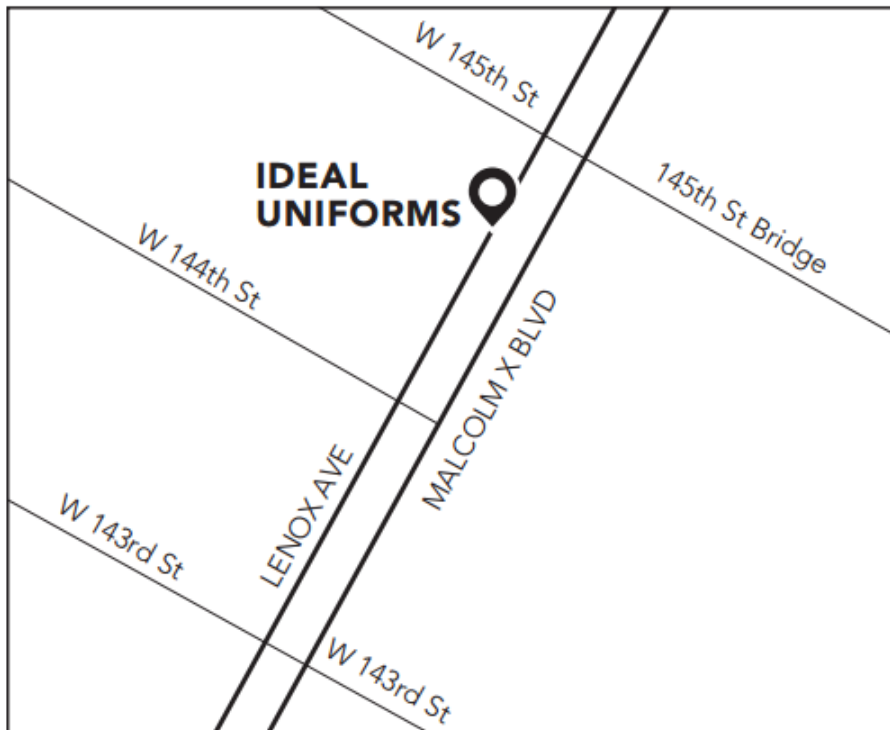

DIRECTIONS

IDEAL UNIFORMS

NEW HARLEM POP UP SHOP

Location will be open starting July 1st 2017
and will be closed on October 1st 2017.

693 Malcolm X Boulevard | New York, NY 10037
T (718) 252-5090 | Open 7 Days a Week!

PUBLIC TRANSPORTATION CLOSEST TO OUR STORE:

- The **M102, M1, M2, OR M7 BUS**
- The **3 OR D TRAIN** to 145th Street Station

IDEAL UNIFORMS

1816 Flatbush Avenue
Brooklyn, NY 11210
Tel: (718) 252-5090 Fax: (718) 252-2714
VISIT YOUR SCHOOLS CUSTOM WEBSITE
www.idealuniform.com